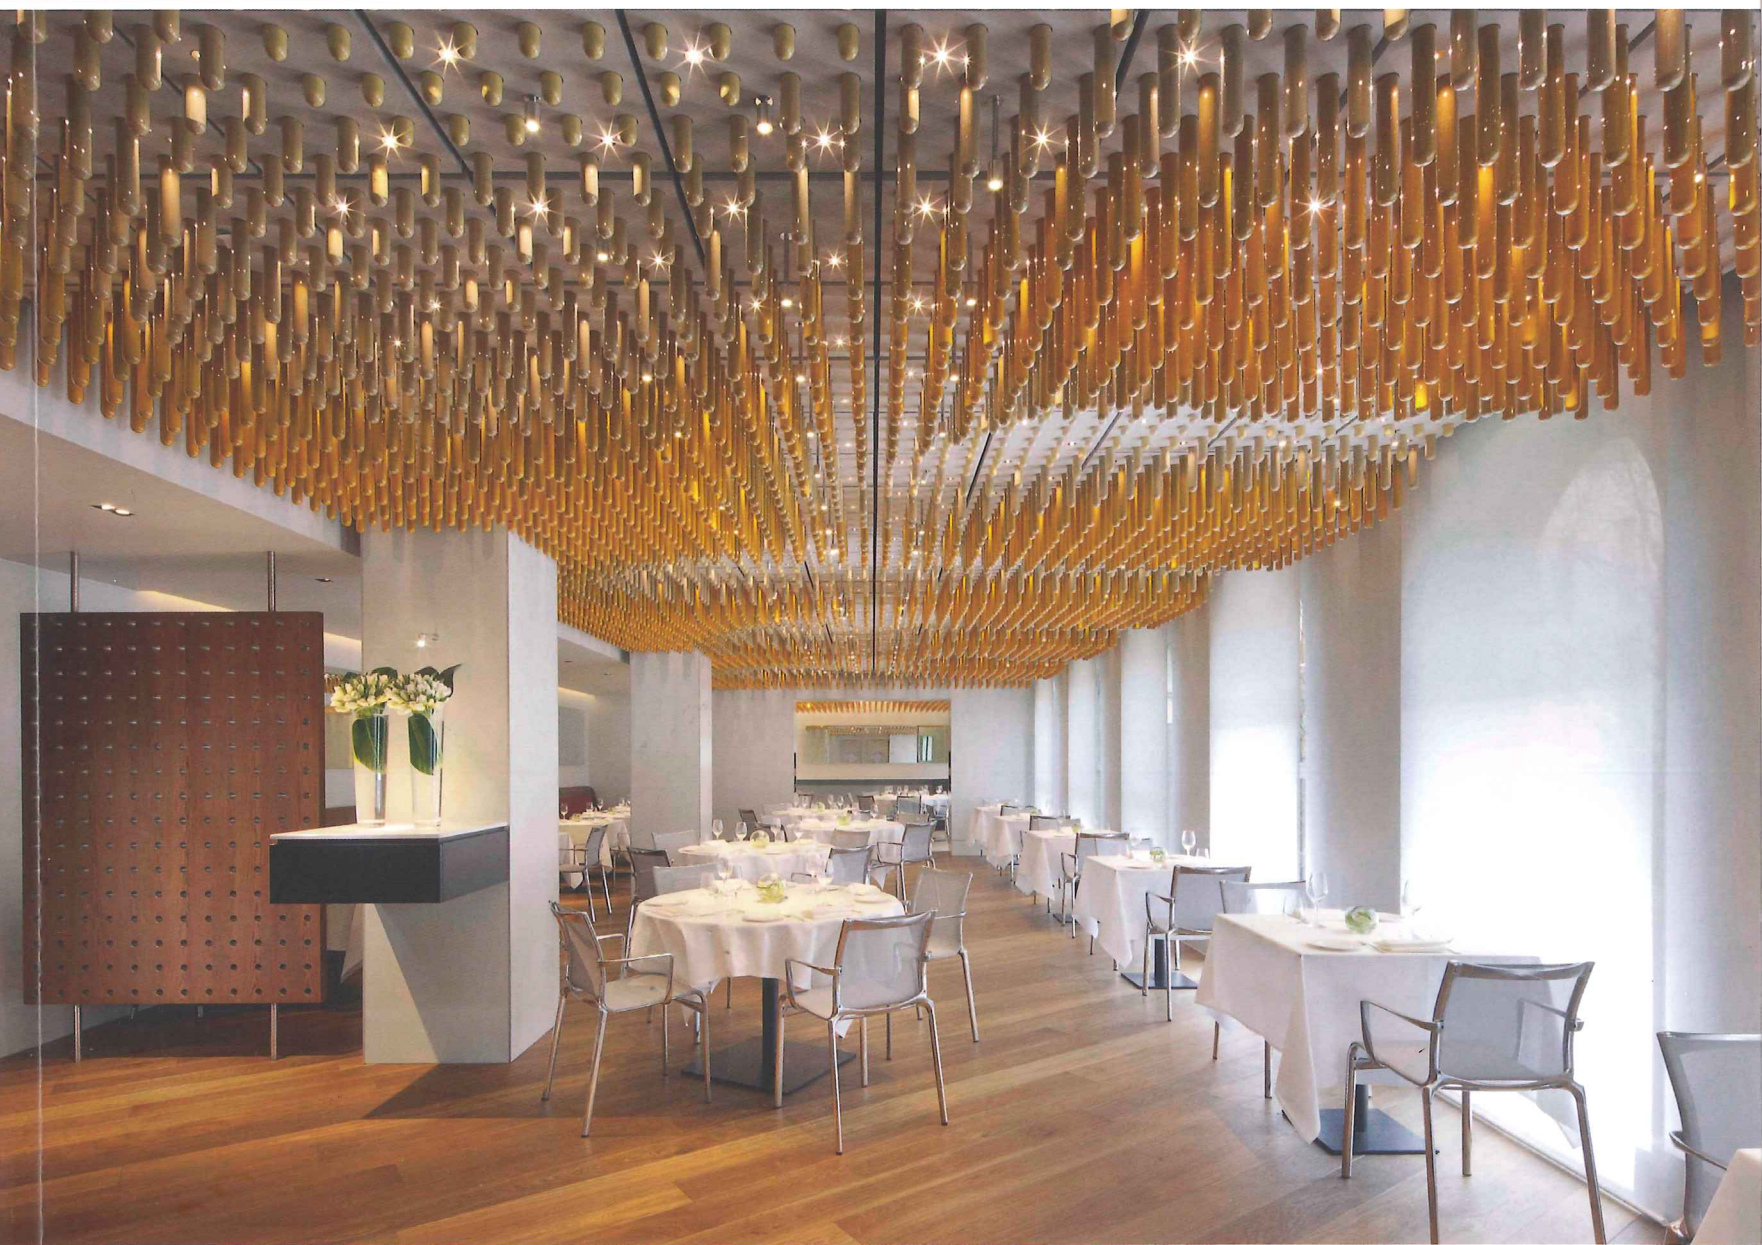

sleeper

HOTEL DESIGN, DEVELOPMENT & ARCHITECTURE

www.sleepermagazine.com

ISSUE 48 MAY / JUNE 2013

AMETSA
ARZAK ARRIVES AT
THE HALKIN HOTEL

HELVETIAN HOTELS
SWITZERLAND'S BOOM IN
HOTEL DEVELOPMENT

ME - LONDON
FOSTER + PARTNERS'
MARCONI HOUSE HOTEL

CAFÉ ROYAL - LONDON • RUSSIA & CIS SUPPLEMENT • NEW HOTEL - ATHENS • AMANZOE