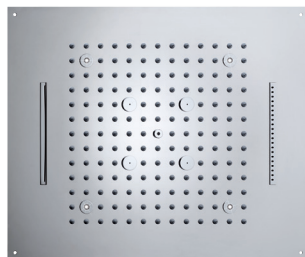

H38908 - DREAM/4
RGB Cromotherapy- 4 Sprays
570 x 470 mm