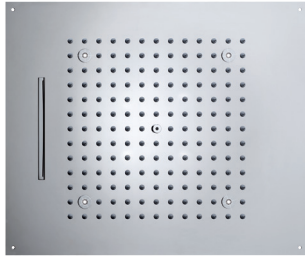

To double the pleasure of your shower, Dream now is available in different spray modes and offers 2-3-4 functions ceiling-mounted showerhead: in addition to the traditional Wide-Rain jet, you can now select a soft nebulized jet, a powerfull cascade, a rain waterfall spray or a natural kneipp jet. A multisensorial experience to explore the new frontiers of well-being: this is the emotional shower that Bossini proposes for your day-spa.

All Bossini Dream ceiling-mounted showerheads have a built-in air suction duct in the water distribution chamber. This device, patented by Bossini, allows you to immediately discharge the residual water from the distribution chamber when you close the mixer, thereby minimizing water stagnation inside the showerhead.

Technical data:

Soffione Dream 2-3-4 funzioni con luci LED RGB, trasformatore a basso voltaggio, tastiera di controllo per Cromoterapia e flessibile di alimentazione acqua. Installazione a controsoffitto.

Dream 2-3-4 Shower head functions with RGB LED Lights, low voltage transformer, Control keyboard for Chromotherapy and flexible water connection. False ceiling installation.

Dream Multifunctions

LIGHT RGB CROMOTHERAPY