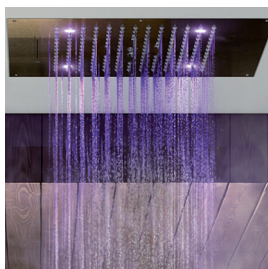

To double the pleasure of your shower, Dream now is available in different spray modes and offers 2-3-4 functions ceiling-mounted showerhead: in addition to the traditional Wide-Rain jet, you can now select a soft nebulized jet, a powerfull cascade, a rain waterfall spray or a natural kneipp jet. A multisensorial experience to explore the new frontiers of well-being: this is the emotional shower that Bossini proposes for your day-spa.

All Bossini Dream ceiling-mounted showerheads have a built-in air suction duct in the water distribution chamber. This device, patented by Bossini, allows you to immediately discharge the residual water from the distribution chamber when you close the mixer, thereby minimizing water stagnation inside the showerhead.

Dream 2-3-4 Shower head functions with RGB LED Lights, low voltage transformer, Control keyboard for Chromotherapy and flexible water connection. False ceiling installation.

Dream Multifunctions

LIGHT RGB CROMOTHERAPY

H38908 - DREAM/4
 RGB Cromotherapy- 4 Sprays
 570 x 470 mm

 Pioggia/
 Wide rain spray

 Cascata/
 Cascade spray

 Cascata pettine/
 Rain waterfall spray

 Nebulizzato/
 Mist spray

 Kneipp