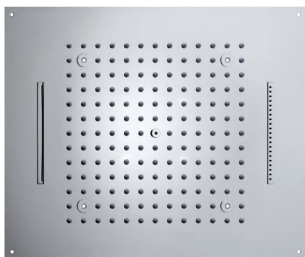

H38907-DREAM/3
RGB Cromotherapy- 3 Sprays
570 x 470 mm