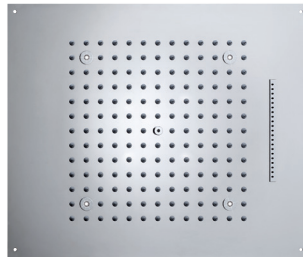

H38906 - DREAM/2
RGB Cromotherapy- 2 Sprays
570 x 470 mm