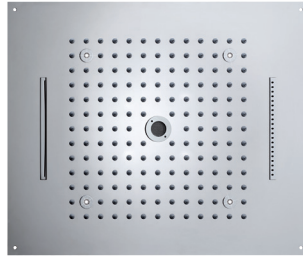

H38909 - DREAM/4
RGB Cromotherapy- 4 Sprays
570 x 470 mm