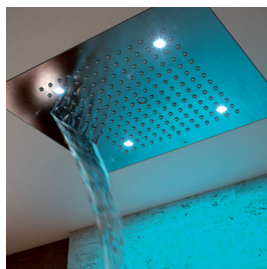

Cascata/
Cascade spray