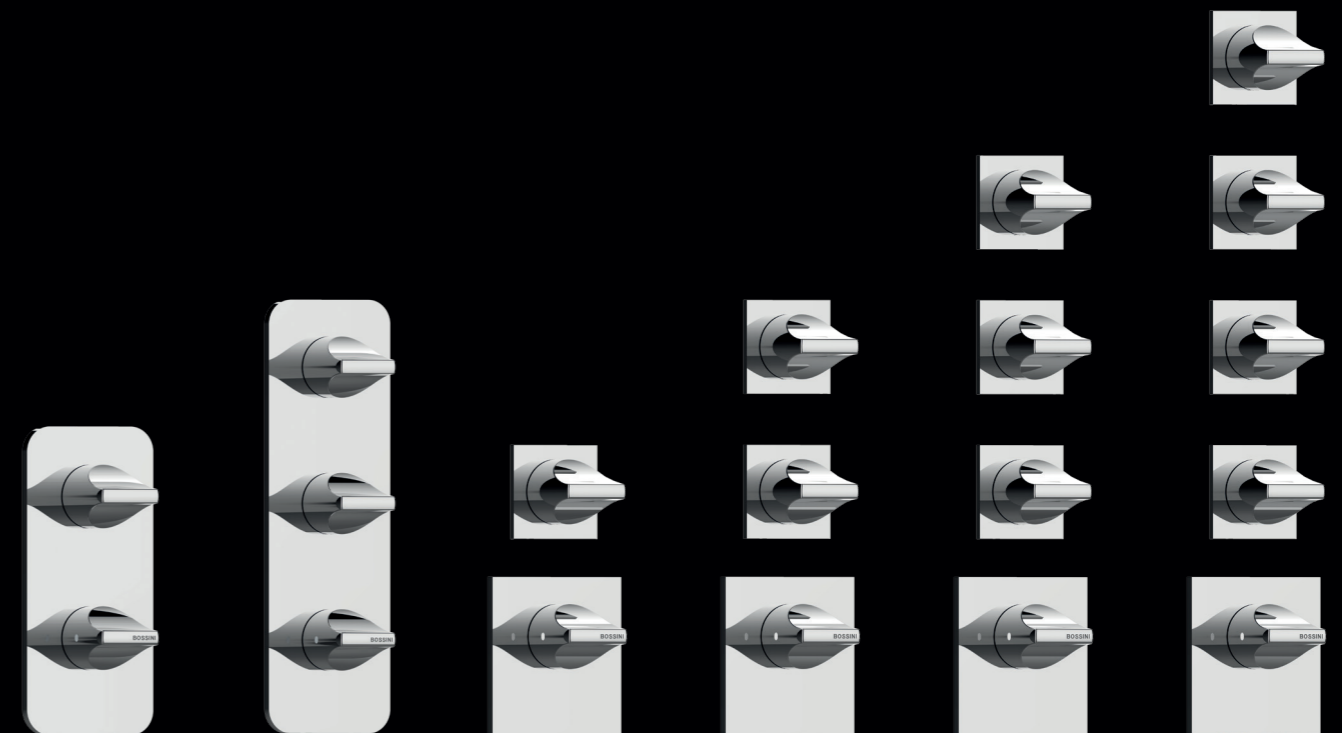

Z035204

Z035201

Z035203

Z035205

Z035208

Miscelatori doccia termostatici alta portata

High-flow thermostatic shower mixers

Adatti agli ambienti bagno di stile contemporaneo così come a quelli più classici, i miscelatori a incasso Apice possiedono una cifra estetica senza tempo. In pochi millimetri tratteggiano a parete linee pulite, unendo tecnologia, qualità e design distintivi. Tutti i termostatici ad alta portata hanno attacchi da 3/4" e possono essere installati in verticale o in orizzontale. Una delle caratteristiche principali del sistema termostatico alta portata di Bossini è che funziona in modo ottimale anche in condizioni di bassa pressione.

Suitable for both contemporary and classic bathrooms, the Apice concealed mixers have a timeless aesthetic appeal. In just a few millimeters, they outline clean lines on the wall, combining technology, quality and distinctive design. All the high flow thermostatic mixers have 3/4" connections and can be installed vertically or horizontally. One of the main features of the Bossini high flow thermostatic system is that it works well even in low pressure conditions.

Z035202