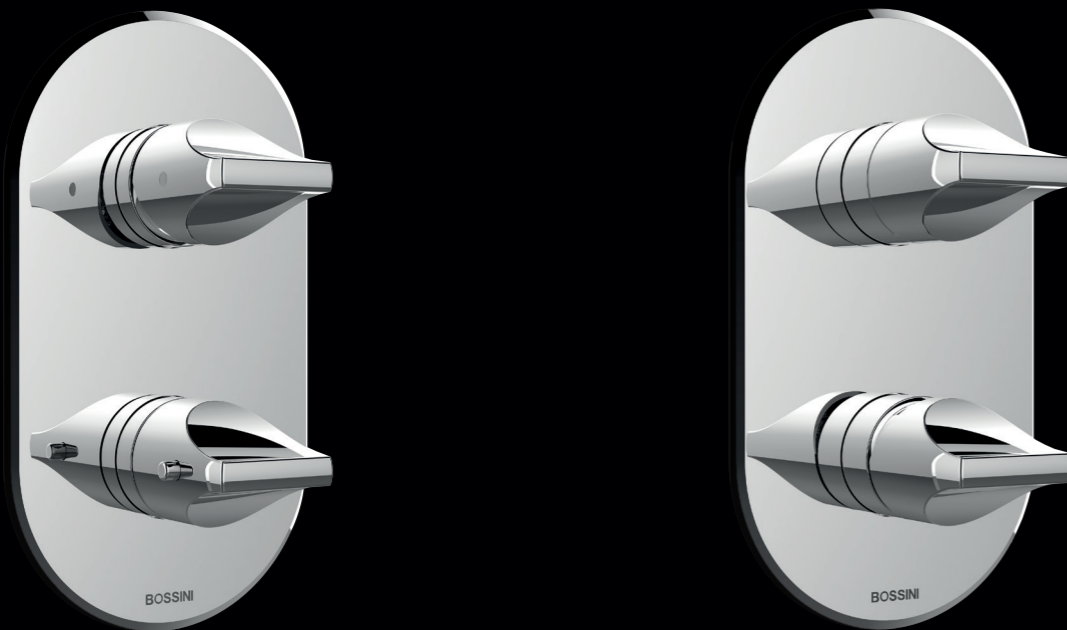

Miscelatori doccia universali 2-5 vie

Universal shower mixers 2-5 ways

Miscelatore termostatico con deviatore a 2/3/4/5 vie da 1/2". La manopola inferiore regola la temperatura dell'acqua ed è dotata del blocco di sicurezza a 38°C.

Thermostatic mixer with 2/3/4/5 ways diverter 1/2". The water temperature is selected through the lower knob which includes an anti-scald button, locking the temperature at 38°C.

Z00500
Parti esterne miscelatore termostatico 2-5 vie.
Exposed parts for 2-5 ways thermostatic mixer.