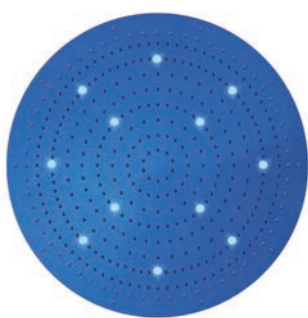

WI0374 Ø 1000 mm