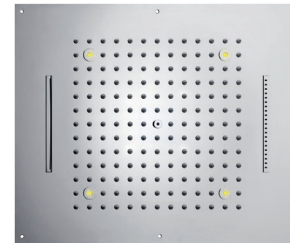

H38907
Dream/3 - 3 SPRAYS
Rgb Lights Cromotherapy
570 x 470 mm
Water flow: min 16 L/min
Led: 4