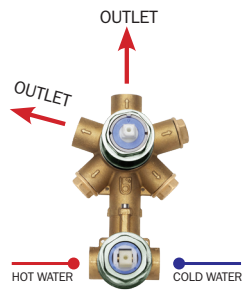

Z00062

External parts

2 WAYS