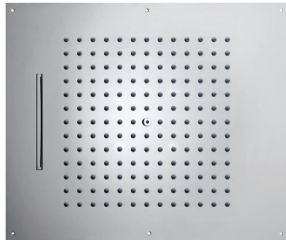

No Lights

H38925
Dream/2 - 2 SPRAYS
570 x 470 mm
Water flow: min 16 L/min