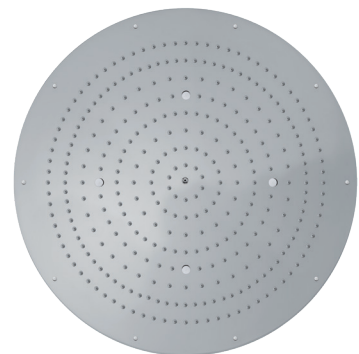

WI0377

Dream XL - 1 SPRAY
Ø 1000 mm
Water flow: min 20 L/min

030