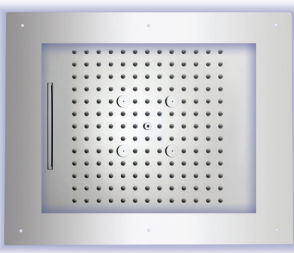

HI0930
Frame/3 - 3 SPRAYS
Rgb Lights Cromotherapy
600 x 500 mm
Water flow: min 16 L/min