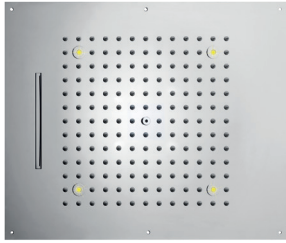

RGB Led Lights Cromotherapy

H38905
Dream/2 - 2 SPRAYS
Rgb Lights Cromotherapy
570 x 470 mm
Water flow: min 16 L/min
Led: 4