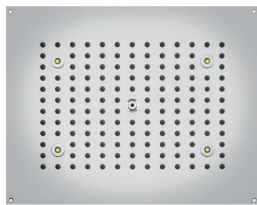

H37450

Dream - 1 SPRAY
Rbg Lights Cromotherapy
470 x 370 mm
Water flow: min 14 L/min
Led: 4