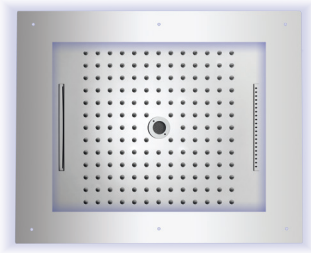

HI0929
Frame/4 - 4 SPRAYS
Rgb Lights Cromotherapy
600 x 500 mm
Water flow: min 16 L/min