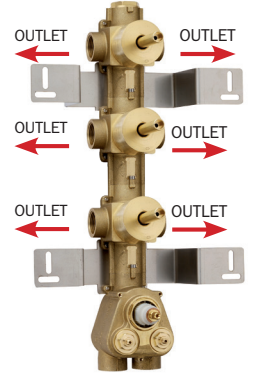

High flow Mixers

THERMOSTATIC
Z030202000
3 OUTLETS

THERMOSTATIC
Z030271000
4 OUTLETS

THERMOSTATIC
Z030210000
5 OUTLETS

THERMOSTATIC
Z030273000
6 OUTLETS

THERMOSTATIC
Z030275000
5 OUTLETS

Finishes

030
Cromo
Chrome