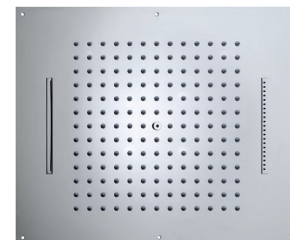

H38927
Dream/3 - 3 SPRAYS
570 x 470 mm
Water flow: min 16 L/min