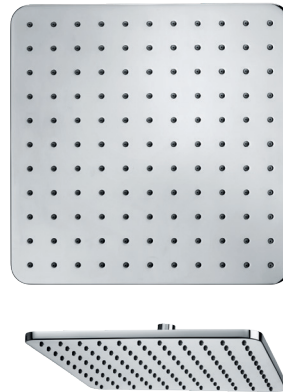

Cosmo Elios

I00596

Cosmo
Ø 280 mm
Water flow: min 7 L/min

I00595

Cosmo
Ø 230 mm
Water flow: min 7 L/min

I00598

Cosmo
280 x 280 mm
Water flow: min 7 L/min

I00597