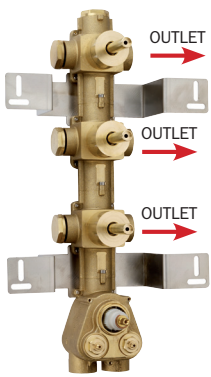

THERMOSTATIC
Z030202000
3 OUTLETS