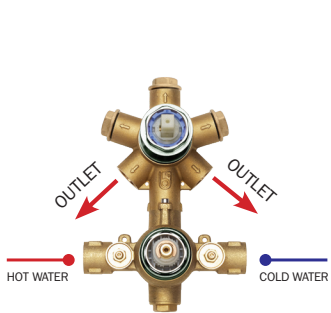

SINGLE LEVER

Z00130

Universal concealed body for single lever mixer complete with 2-5 WAYS diverter 1/2" connections.

Z00004

External parts

Z00062

External parts

THERMOSTATIC

Z00125

Universal concealed body for thermostatic mixer complete with 2-5 WAYS diverter 1/2" connections.

Z00002

External parts

Z00061

External parts

2 WAYS