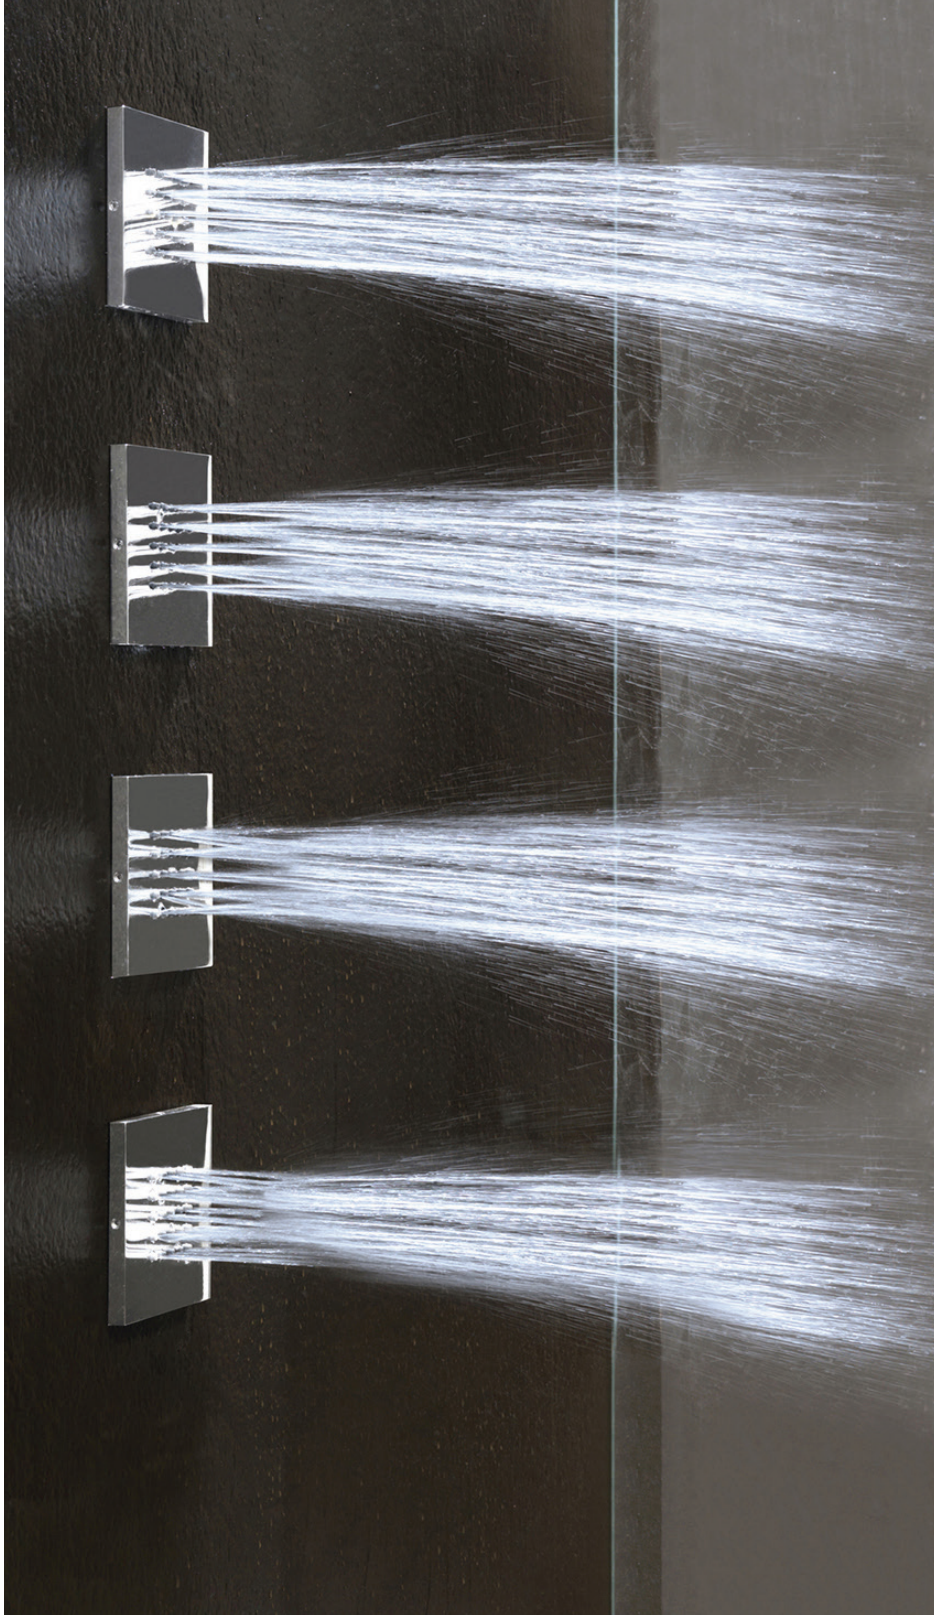

Cube Brass

Codice/Code Doccia/Shower Flessibile/Flex

CB3003 B00475 Cube B. A05045 - 125 cm

CB3004 B00475 Cube B. A05158 - 125 cm

Finishes

- 
030
 Cromo
 Chrome
- 
073
 Nero opaco
 Matt black
- 
094
 Nichel spazzolato lucido
 Brushed nickel (polished)
- 
021
 Oro lucido
 Polished gold
- 
043
 Oro satinato
 Satin gold
- 
022
 Ottone antico/Bronzo
 Antique brass/Bronze

Body Jets

Soffioni laterali a getto fisso o orientabile,
 autopulenti

Fixed or orientable body spray showers,
 Easy-Clean system

I00210

Cubic round flat
100 x 100 mm
Water flow: min 6 L/min

I00176

Cubic flat
100 x 100 mm
Water flow: min 6 L/min