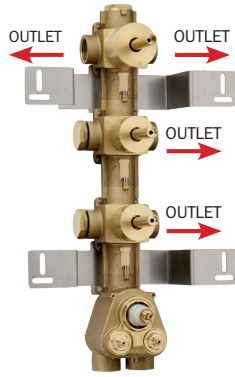

THERMOSTATIC
Z030271000
4 OUTLETS