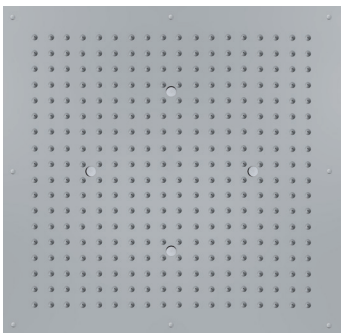

030 073

WI0374 

Dream XL - 1 SPRAY
 Rgb Lights Cromotherapy
 Ø 1000 mm
 Water flow: min 20 L/min
 Led: 12

030

No Lights

WI0376

Dream XL - 1 SPRAY
 1000 x 1000 mm
 Water flow: min 20 L/min

030