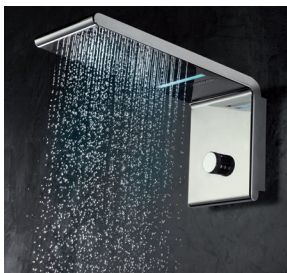

Finishes

030
Acciaio lucido
Polished stainless steel

075
Acciaio spazzolato opaco
Matt brushed S.S.

SYNCRO RAIN

WIDE RAIN

SYNCRO NEB

Syncro

RGB Led Lights Cromotherapy

Soffioni SYNCRO in acciaio inox 3 getti con deviatore incorporato, luci LED RGB e trasformatore a basso voltaggio, attacco a parete 1/2" M, alimentazione unica acqua miscelata

SYNCRO stainless steel shower heads, 3 sprays with integrated diverter, RGB LED lights and low voltage transformer, 1/2" M wall connection, unique inlet for mixed water