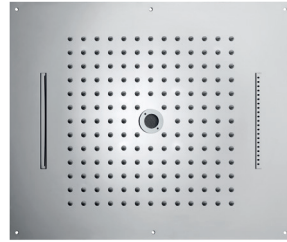

H38929
Dream/4 - 4 SPRAYS
570 x 470 mm
Water flow: min 16 L/min