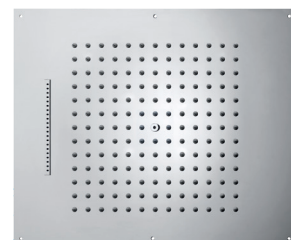

H38926
Dream/2 - 2 SPRAYS
570 x 470 mm
Water flow: min 16 L/min