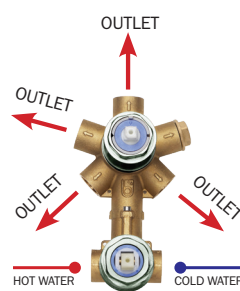

SINGLE LEVER

Z00130

Universal concealed body for single lever mixer complete with 2-5 WAYS diverter 1/2" connections.

Z00004

External parts

Z00062

External parts

4 WAYS

THERMOSTATIC

Z00125

Universal concealed body for thermostatic mixer complete with 2-5 WAYS diverter 1/2" connections.

Z00002

External parts

Z00061

External parts