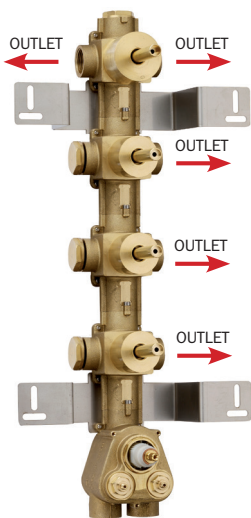

High flow Mixers

THERMOSTATIC
Z030202000
3 OUTLETS

THERMOSTATIC
Z030271000
4 OUTLETS

THERMOSTATIC
Z030210000
5 OUTLETS

THERMOSTATIC
Z030273000
6 OUTLETS

THERMOSTATIC
Z030275000
5 OUTLETS

Finishes

030
Cromo
Chrome