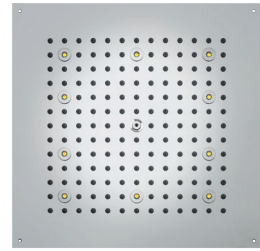

H37451 

Dream - 1 SPRAY
Rbg Lights Cromotherapy
370 x 370 mm
Water flow: min 14 L/min
Led: 4

H37450 

Dream - 1 SPRAY
Rbg Lights Cromotherapy
470 x 370 mm
Water flow: min 14 L/min
Led: 4

H37457 

Dream - 1 SPRAY
Rbg Lights Cromotherapy
Ø 470 mm
Water flow: min 16 L/min
Led: 8