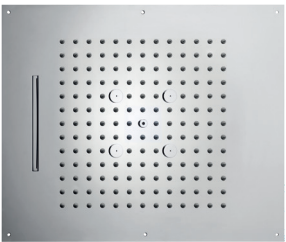

H38930
Dream/3 - 3 SPRAYS
570 x 470 mm
Water flow: min 16 L/min