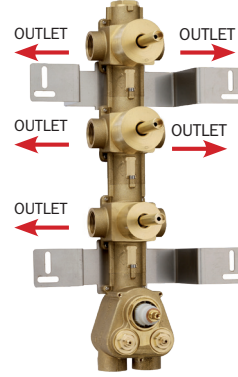

THERMOSTATIC
Z030210000
5 OUTLETS