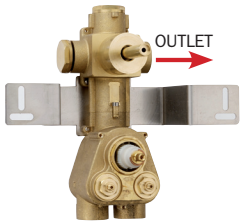

THERMOSTATIC
Z030204000
1 OUTLET