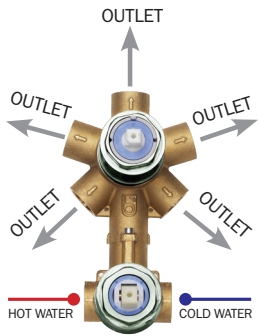

Universal Mixers

2-5 WAYS

SINGLE LEVER

Z00130

Universal concealed body for single lever mixer complete with 2-5 WAYS diverter 1/2" connections.

Z00004

External parts

Z00062