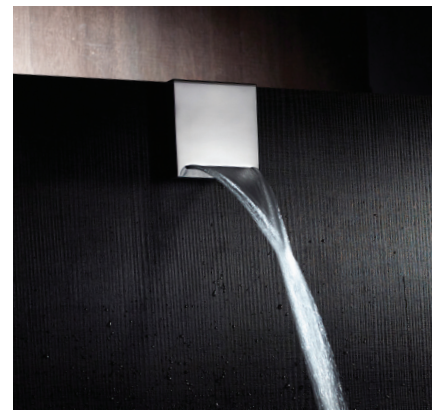

Cascata

E89610

Waterfall spout
 Ø 225 mm
 Water flow: min 12 L/min

E89612

Waterfall spout
 225 x 225 mm
 Water flow: min 12 L/min

E89611

Waterfall spout
 200 x 120 mm
 Water flow: min 12 L/min

I00271-F

Waterfall spout
 250 mm
 Water flow: min 13 L/min

I00271-C

Waterfall spout
 150 mm
 Water flow: min 10 L/min

E88500

Waterfall spout
 120 x 155 mm
 Water flow: min 14 L/min

E88600

Waterfall spout
 80 x 126 mm
 Water flow: min 7,5 L/min

E86908

Waterfall spout: Olè Square
 100 x 100 mm
 Water flow: min 5 L/min

E86911

Waterfall spout: Olè Round
 Ø 100 mm
 Water flow: min 5 L/min

Finishes

030
Acciaio lucido
Polished stainless steel

073
Nero opaco
Matt black