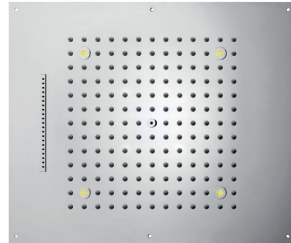

H38906
Dream/2 - 2 SPRAYS
Rgb Lights Cromotherapy
570 x 470 mm
Water flow: min 16 L/min
Led: 4