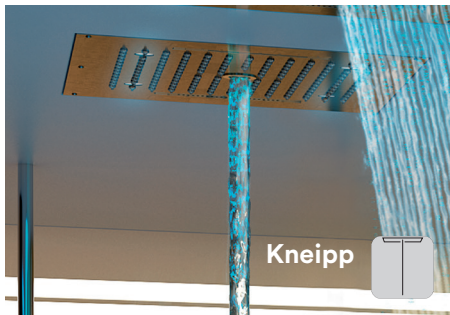

Finishes

030
Acciaio lucido
Polished stainless steel

073
Nero opaco
Matt black

075
Acciaio spazzolato opaco
Matt brushed S.S.

021
Oro lucido
Polished gold

043
Oro satinato
Satin gold

Dream

RGB Led Lights Cromotherapy

Multifunction

Soffioni Dream/2-3-4 funzioni con luci LED RGB, trasformatore a basso voltaggio, tastiera di controllo per cromoterapia e flessibile di alimentazione acqua per installazione a controsoffitto

Dream/2-3-4 function shower heads with RGB LED lights, low voltage transformer, control keyboard for cromotherapy and flexible hose for water connection for false ceiling installation