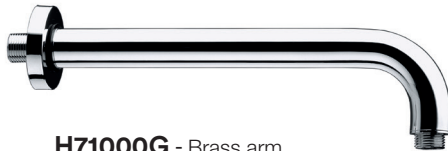

H71000G - Brass arm
H70000G Ø 28 mm - 300 mm

HA1000
Ø 35 mm
Water flow: min 5 L/min

Finishes

-  **030**
Cromo
Chrome
-  **073**
Nero opaco
Matt black
-  **021**
Oro lucido
Polished gold
-  **043**
Oro satinato
Satin gold
-  **022**
Ottone antico/Bronzo
Antique brass/Bronze
-  **094**
Nichel spazzolato lucido
Brushed nickel (polished)