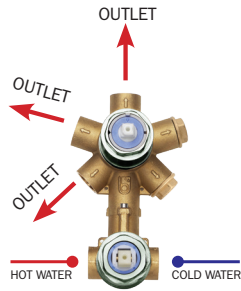

SINGLE LEVER

Z00130

Universal concealed body for single lever mixer complete with 2-5 WAYS diverter 1/2" connections.

Z00004

External parts

Z00062

External parts

3 WAYS

THERMOSTATIC

Z00125

Universal concealed body for thermostatic mixer complete with 2-5 WAYS diverter 1/2" connections.

Z00002

External parts

Z00061

External parts