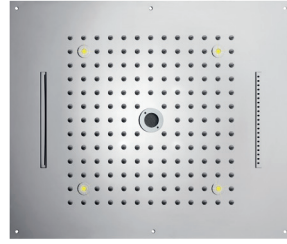

H38909
Dream/4 - 4 SPRAYS
Rgb Lights Cromotherapy
570 x 470 mm
Water flow: min 16 L/min
Led: 4