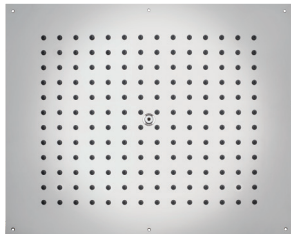

H37456 

Dream - 1 SPRAY
Rbg Lights Cromotherapy
470 x 470 mm
Water flow: min 16 L/min
Led: 10

H37452 

Dream/4 - 4 SPRAYS
Rbg Lights Cromotherapy
Ø 370 mm
Water flow: min 14 L/min
Led: 4

No Lights

H38391

Dream - 1 SPRAY
570 x 470 mm
Water flow: min 16 L/min