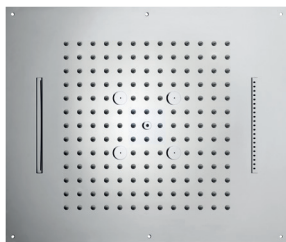

No Lights

H38925
 Dream/2 - 2 SPRAYS
 570 x 470 mm
 Water flow: min 16 L/min

H38930
 Dream/3 - 3 SPRAYS
 570 x 470 mm
 Water flow: min 16 L/min

H38926
 Dream/2 - 2 SPRAYS
 570 x 470 mm
 Water flow: min 16 L/min