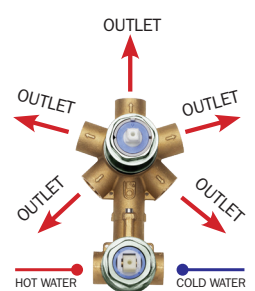

External parts

2 WAYS

3 WAYS

4 WAYS

5 WAYS

THERMOSTATIC

Z00125

Universal concealed body for thermostatic mixer complete with 2-5 WAYS diverter 1/2" connections.