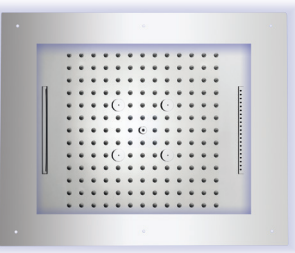

HI0928
Frame/4 - 4 SPRAYS
Rgb Lights Cromotherapy
600 x 500 mm
Water flow: min 16 L/min