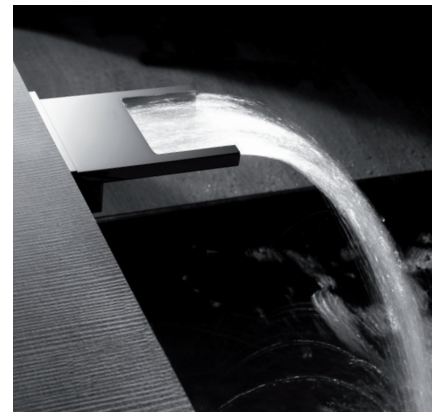

Waterfall spout
 250 mm
 Water flow: min 13 L/min

I00271-C

Waterfall spout
 150 mm
 Water flow: min 10 L/min

E88500

Waterfall spout
 120 x 155 mm
 Water flow: min 14 L/min

E88600

Waterfall spout
 80 x 126 mm
 Water flow: min 7,5 L/min

E86908

Waterfall spout: Olè Square
 100 x 100 mm
 Water flow: min 5 L/min

E86911

Waterfall spout: Olè Round
 Ø 100 mm
 Water flow: min 5 L/min

Finishes

030
Acciaio lucido
Polished stainless steel

073
Nero opaco
Matt black