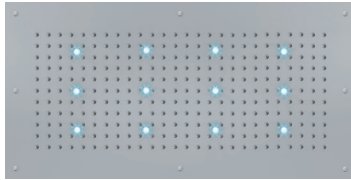

RGB Led Lights Cromotherapy

WI0373 

Dream XL - 1 SPRAY
 Rgb Lights Cromotherapy
 1000 x 1000 mm
 Water flow: min 20 L/min
 Led: 12

030

WI0372 

Dream XL - 1 SPRAY
 Rgb Lights Cromotherapy
 1000 x 500 mm
 Water flow: min 20 L/min
 Led: 12