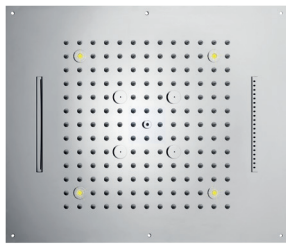

H38908
Dream/4 - 4 SPRAYS
Rgb Lights Cromotherapy
570 x 470 mm
Water flow: min 16 L/min
Led: 4