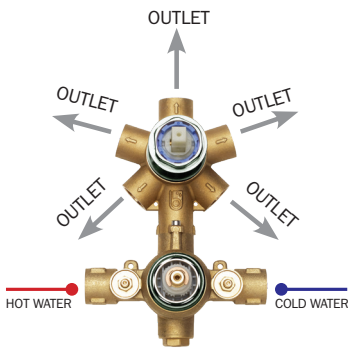

External parts

2 WAYS

3 WAYS

4 WAYS

5 WAYS

THERMOSTATIC

Z00125

Universal concealed body for thermostatic mixer complete with 2-5 WAYS diverter 1/2" connections.