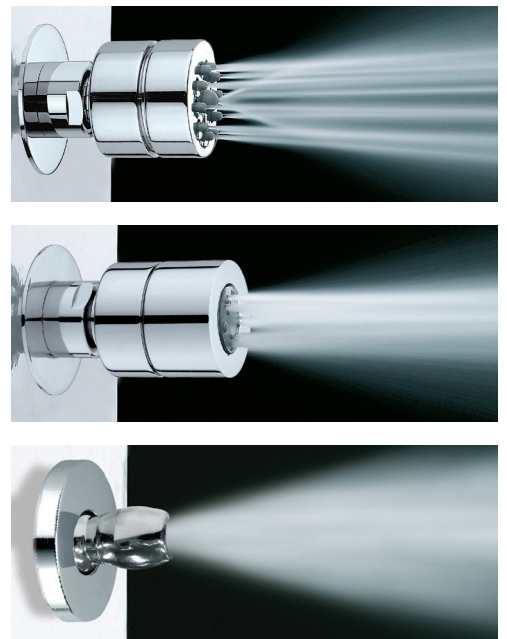

Body Jets

Soffioni laterali a getto fisso o orientabile,
 autopulenti

Fixed or orientable body spray showers,
 Easy-Clean system

I00210

Cubic round flat
100 x 100 mm
Water flow: min 6 L/min

I00176

Cubic flat
100 x 100 mm
Water flow: min 6 L/min