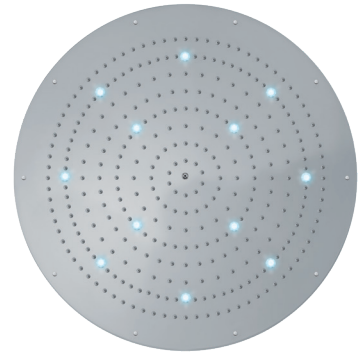

WI0374

Dream XL - 1 SPRAY
Rgb Lights Cromotherapy
Ø 1000 mm
Water flow: min 20 L/min
Led: 12

030