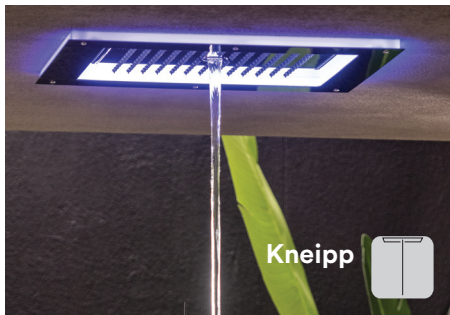

022
Ottone antico/Bronzo
Antique brass/Bronze

Kneipp

Nebulizzato
Mist spray

Cascata
Cascade spray

Cascata pettine
Rain waterfall spray

Remote control

Frame

Multifunction