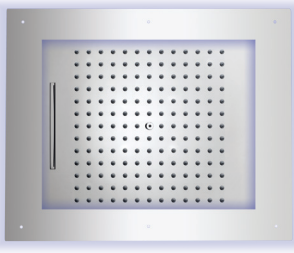

HI0925
Frame/2 - 2 SPRAYS
Rgb Lights Cromotherapy
600 x 500 mm
Water flow: min 16 L/min