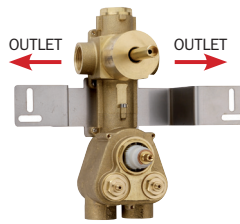

THERMOSTATIC
Z030205000
2 OUTLETS

030

030

030