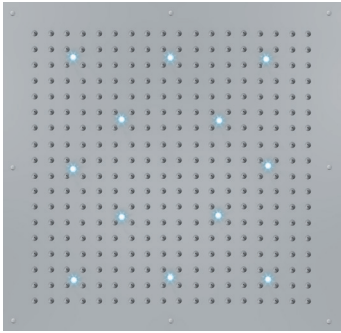

RGB Led Lights Cromotherapy

WI0373

Dream XL - 1 SPRAY
Rgb Lights Cromotherapy
1000 x 1000 mm
Water flow: min 20 L/min
Led: 12

030