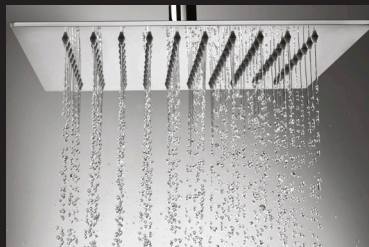

H30874G - 250 x 250 mm
Finishes: 030-073-094

H69874H - 250 x 250 mm
Finishes: 030-073-094