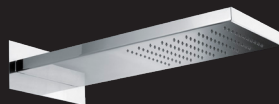

SYNCRO NEB

Rgb led Lights Cromotherapy

100633 - SYNCRO NEB
3 Sprays
450 x 200 x H. 24mm

SYNCRO RAIN

Rgb led Lights Cromotherapy

100634 - SYNCRO RAIN
3 Sprays
450 x 200 x H. 24mm

SYNCRO NEB

100590 - SYNCRO NEB
3 Sprays
450 x 200 x H. 24mm

SYNCRO RAIN

100591 - SYNCRO RAIN
3 Sprays
450 x 200 x H. 24mm

MANHATTAN

100570 - MANHATTAN/2 - 2 Sprays
500 x 200 x H. 24mm
Finishes: 030-073-075

100575 - MANHATTAN/1 - 1 Sprays
500 x 200 x H. 24mm
Finishes: 030-073-075

BODY JET

100210 - 100 x 100 mm
Cubic round flat
Finishes: 030-094

100176 - 100 x 100 mm
Cubic flat
Finishes: 030-021-022
043-073-094

100175 - Ø 100 mm
Tondo flat
Finishes: 030-021-022
043-073-094

WATERFALL SPOUT

E86908 - 100 x 100 mm
Waterfall spout: Olè Square
Finishes: 030-021-073-094

E86911 - Ø 100 mm
Waterfall spout: Olè Round
Finishes: 030-021-073-094